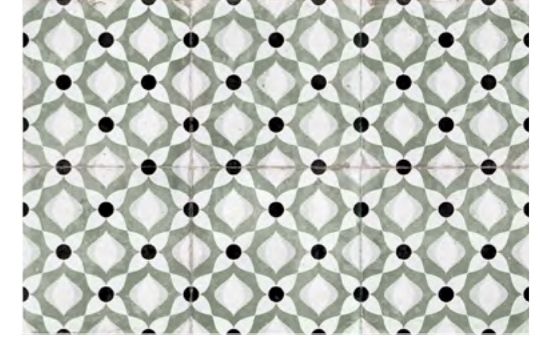

Atlantique

DUNE
UNIQUE MATTERS

Roca

Atlantique

Captures the serene essence of the French Atlantic coast, evoking its soft light, the ebb and flow of the waves, and the nostalgic beauty of its fishing villages. With a color palette inspired by the sea and Atlantic landscapes, and an imperfect artisanal aesthetic, the tiles in this series convey warmth, tradition, and exceptional material richness.

Bayonne

8"x8"

Josselin

8"x8"

Saint-Michel Olive

8"x8"

Blue

8"x8"

Atlantique

Glazed Porcelain

9 mm

8"x8"
20x20 cm

Olive

8"x8"

Blanc

8"x8"